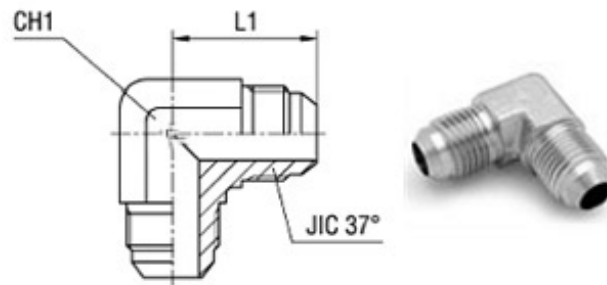

Union Elbow

Ø Tube M	Ø Tube W	LI	CH1	JIC 37°
6	1/4	23	11	7/16-20
8	5/16	24	14	1/2-20
10	3/8	27,5	14	9/16-18
12	1/2	32	19	3/4-16
14-15-16	5/8	37	22	7/8-14
18-20	3/4	42	27	1 1/16-12
25	1	46	33	1 5/16-12

Fluid Fit Engineers