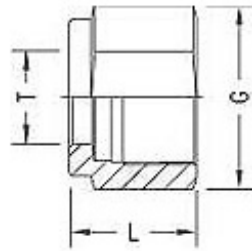

Coupling Cap (Nut)

METRIC OD Tubes

T Tube OD	L	G A/F	Fluid Fit Part No.
3	12.0	11	CCM-3
6	12.7	14	CCM-6
8	13.5	16	CCM-8
10	15.1	19	CCM-10
12	17.5	22	CCM-12
14	17.5	25	CCM-14
15	17.5	25	CCM-15
16	17.5	25	CCM-16
18	17.5	30	CCM-18
20	17.5	32	CCM-20
22	17.5	32	CCM-22
25	20.6	38	CCM-25