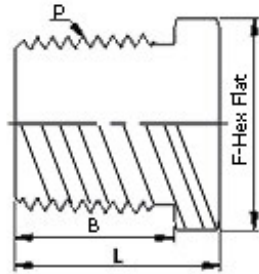

Pipe Plug

Pipe Plug

P-NPT Size (in.)	Basic Ordering Number	L	F	B
1/16	P-NS1	13.7	7.9	9.7
1/8	P-NS2	14.2	11.1	9.7
1/4	P-NS4	19.1	14.3	14.2
3/8	P-NS6	19.8	17.5	14.2
1/2	P-NS8	24.6	22.2	19.1
3/4	P-NS12	26.9	27.0	19.1
1	P-NS16	31.8	34.9	23.9

Fluid Fit Engineers

Unit 11, Pereira Compound, Near Vaishali Nager, S. V. Road

Mumbai-400 102, Maharashtra (India)